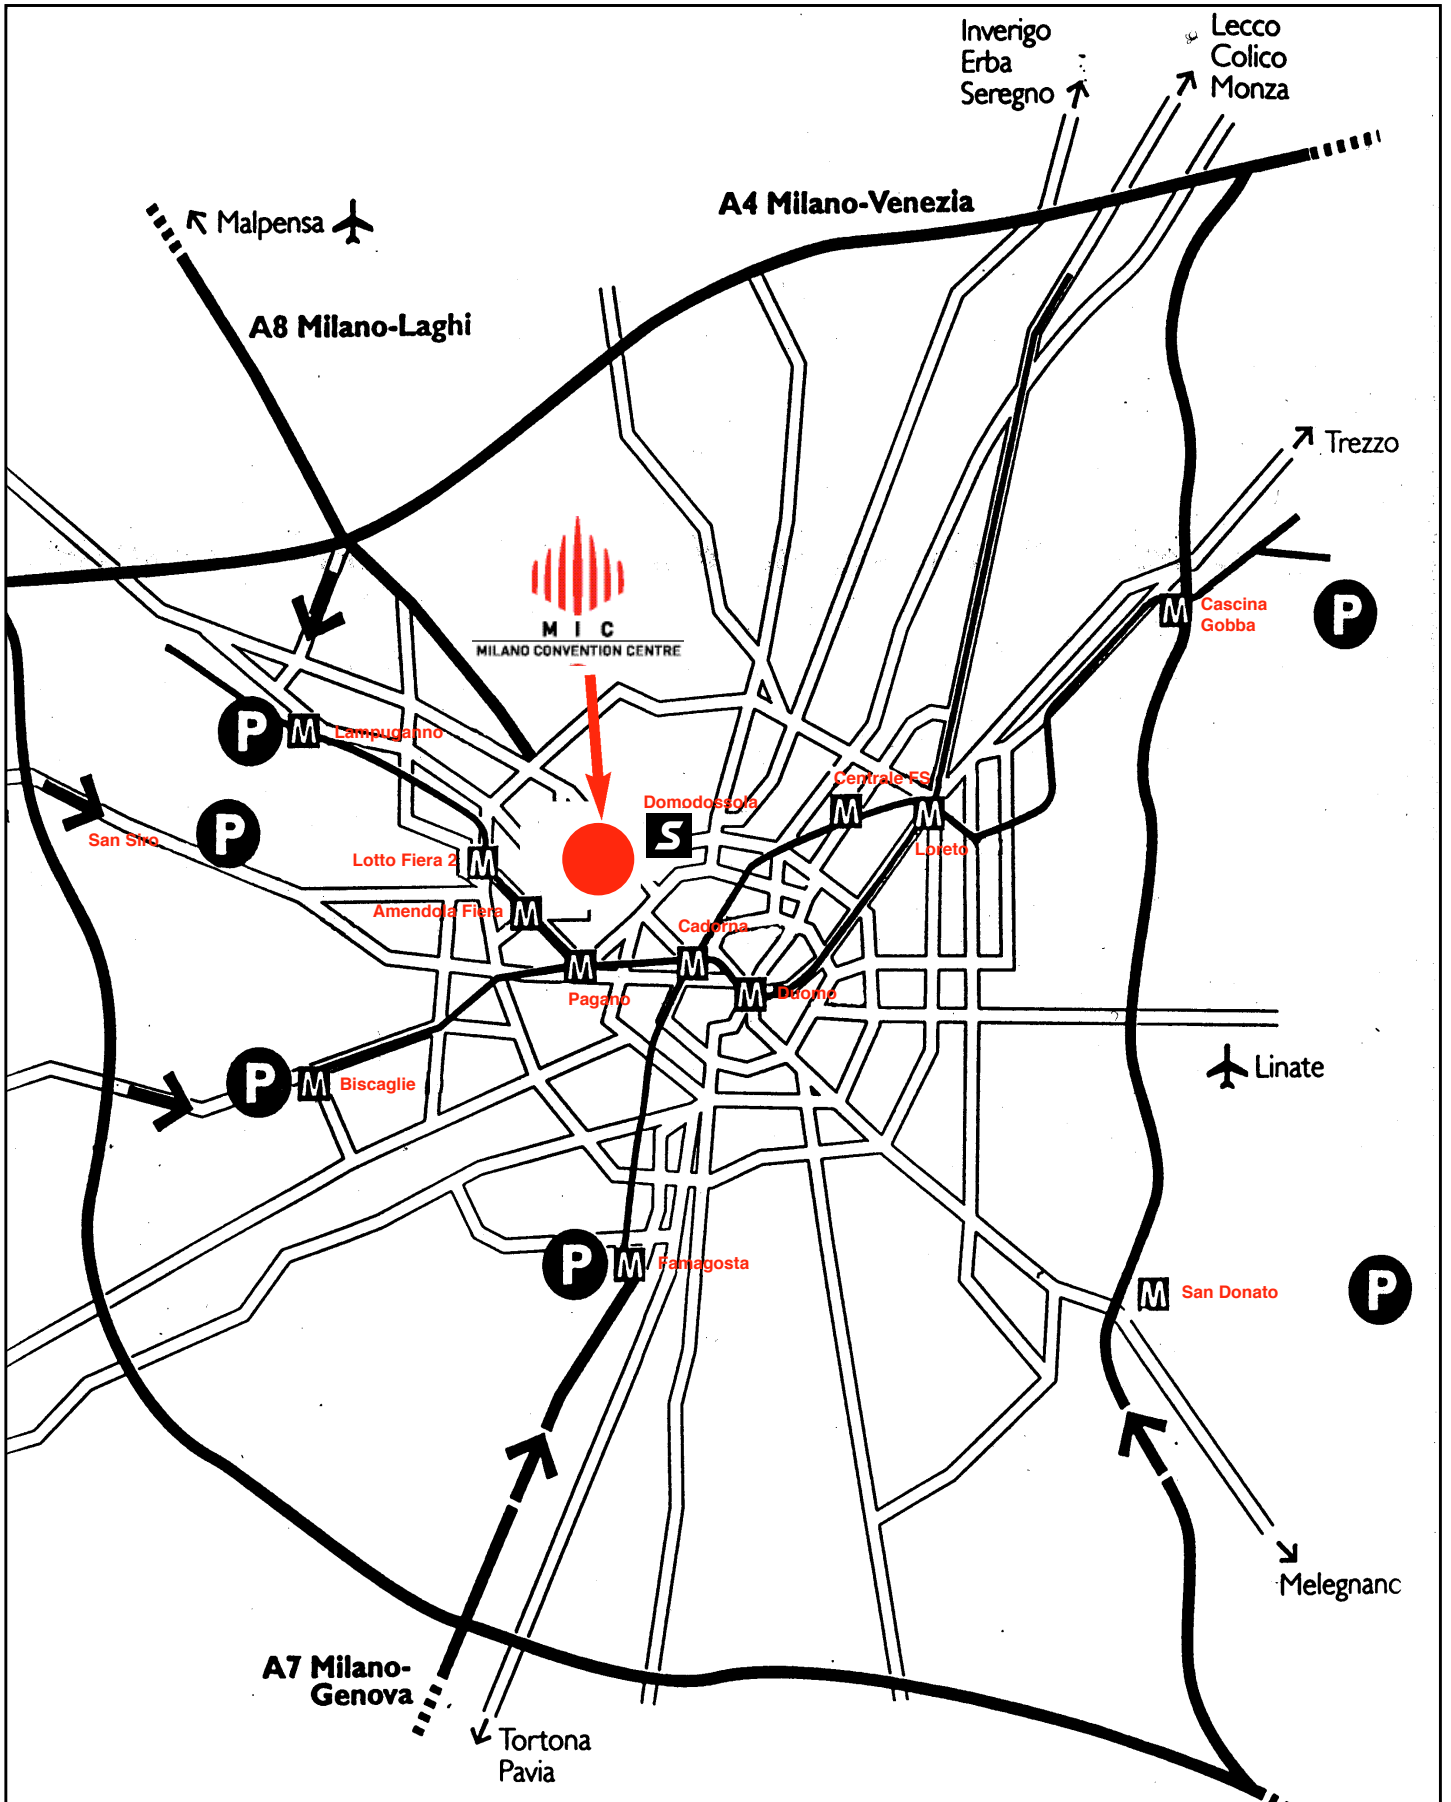

COME RAGGIUNGERE MILANO CONVENTION CENTRE - (MIC) HOW TO REACH MILANO CONVENTION CENTRE - (MIC)

M

= Metropolitana
Underground

P

= Parcheggio
Parking

S

= Treni "Ferrovie Nord"
Trains "Ferrovie Nord"

A

= Autostrada
Highway