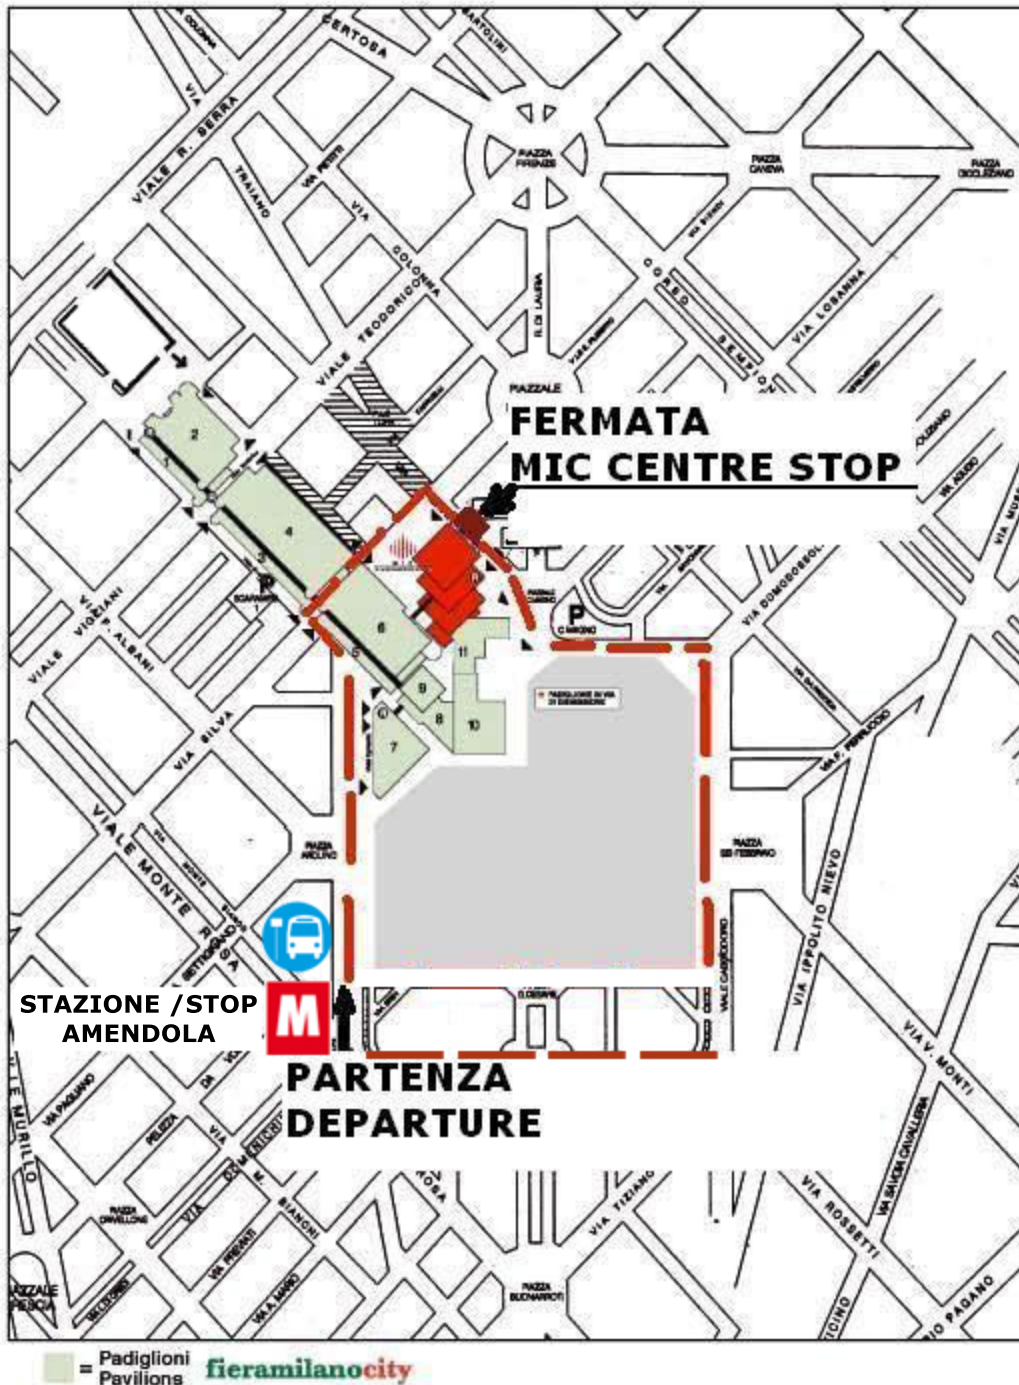

MILANO CONVENTION CENTRE (MIC): PERCORSO HAVETTA ATM (*) – SHUTTLE BUS ROUTE (*)

(*) Servizio disponibile SOLO se richiesto dalla Segreteria Organizzativa.
 (*) This service is running ONLY upon the Organizers's decision.

LEGENDA/LEGEND

SHUTTLE BUS STOP AT THE SAME STOP OF PUBLIC TRANSPORTATION BUS N° 68